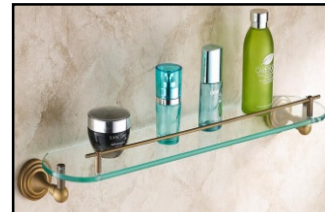

Classic toilet roll holder - with flap

CSC001

- All brass construction

Classic toilet brush

CSC002

- All brass construction
- White porcelain cup

Classic soap basket

CSC003

Classic double towel rail 600mm

CSC009

- All brass construction

Classic towel shelf 600mm

CSC010

- All brass construction

Classic single glass shelf

CSC011

- All brass construction

Classic double glass shelf

CSC012

- All brass construction

Classic toilet roll basket

CSC013

- All brass construction